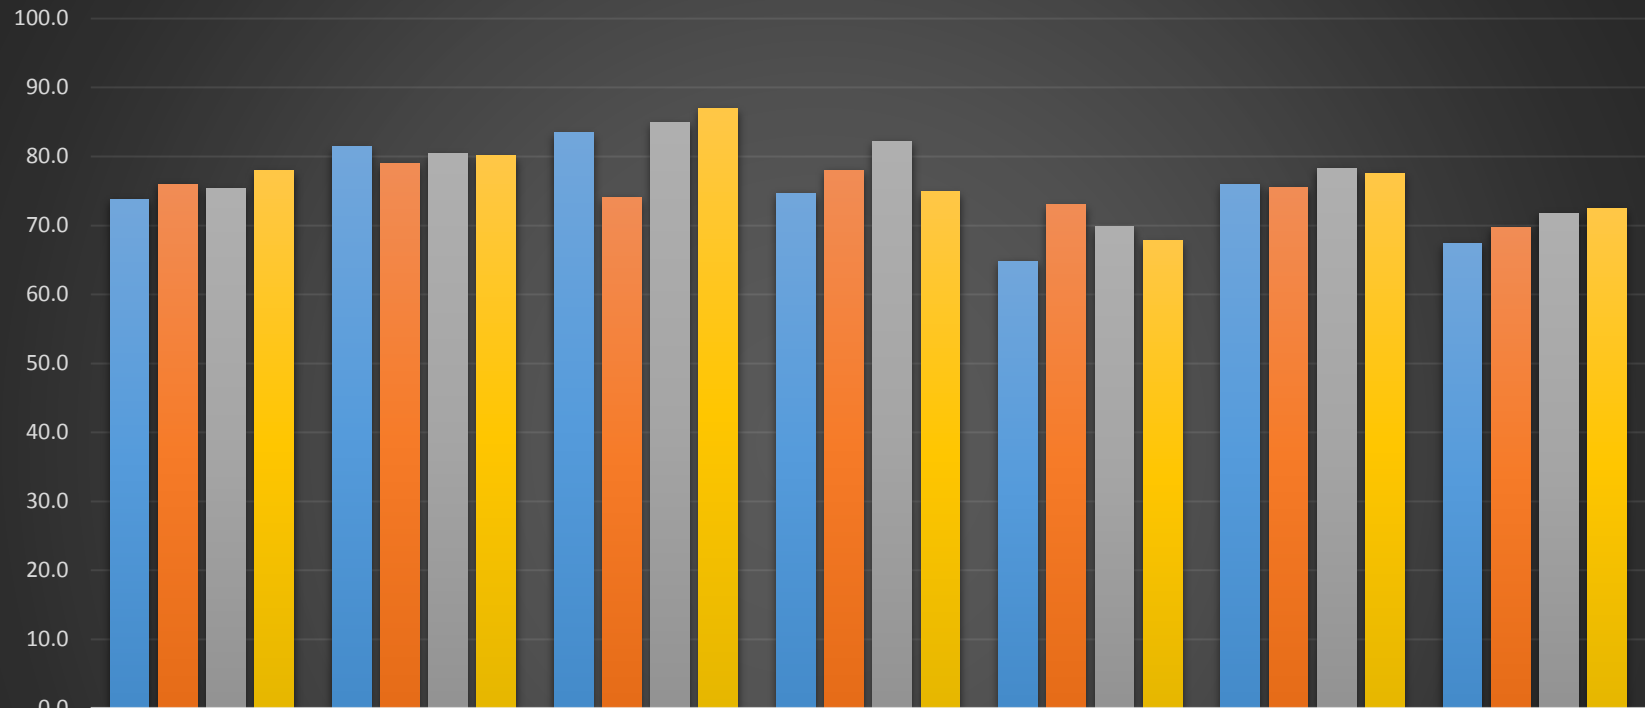

4-Year Graduation Rate

	HHS	SPHS	NPHS	EPHS	PCHS	PCSD	GA
■ 2011	73.8	81.4	83.5	74.7	64.9	76.0	67.4
■ 2012	76.0	79.0	74.0	78.0	73.0	75.5	69.7
■ 2013	75.3	80.4	84.9	82.2	69.9	78.3	71.8
■ 2014	77.9	80.1	86.9	74.9	67.8	77.6	72.5

■ 2011 ■ 2012 ■ 2013 ■ 2014